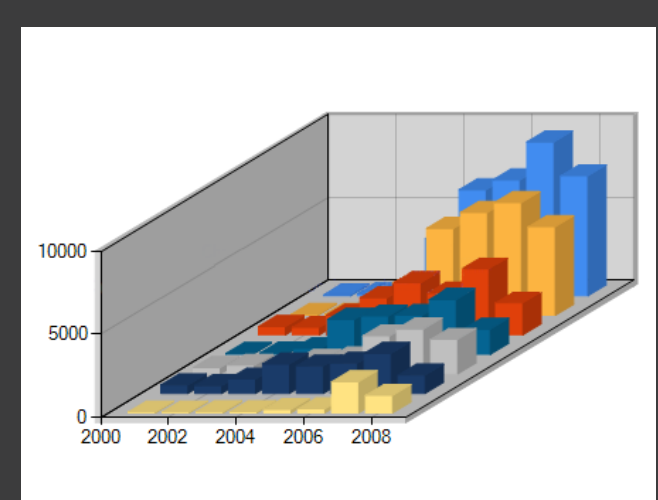

Statistical Analyses