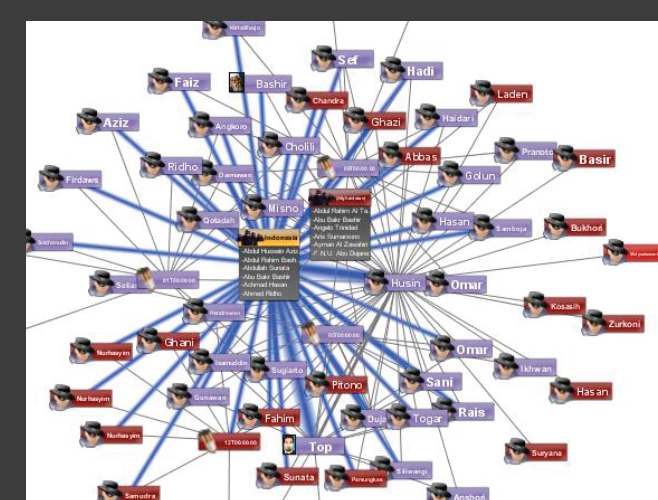

ANALYTICAL TECHNIQUES & CAPABILITIES

Link Analysis and Visualizations